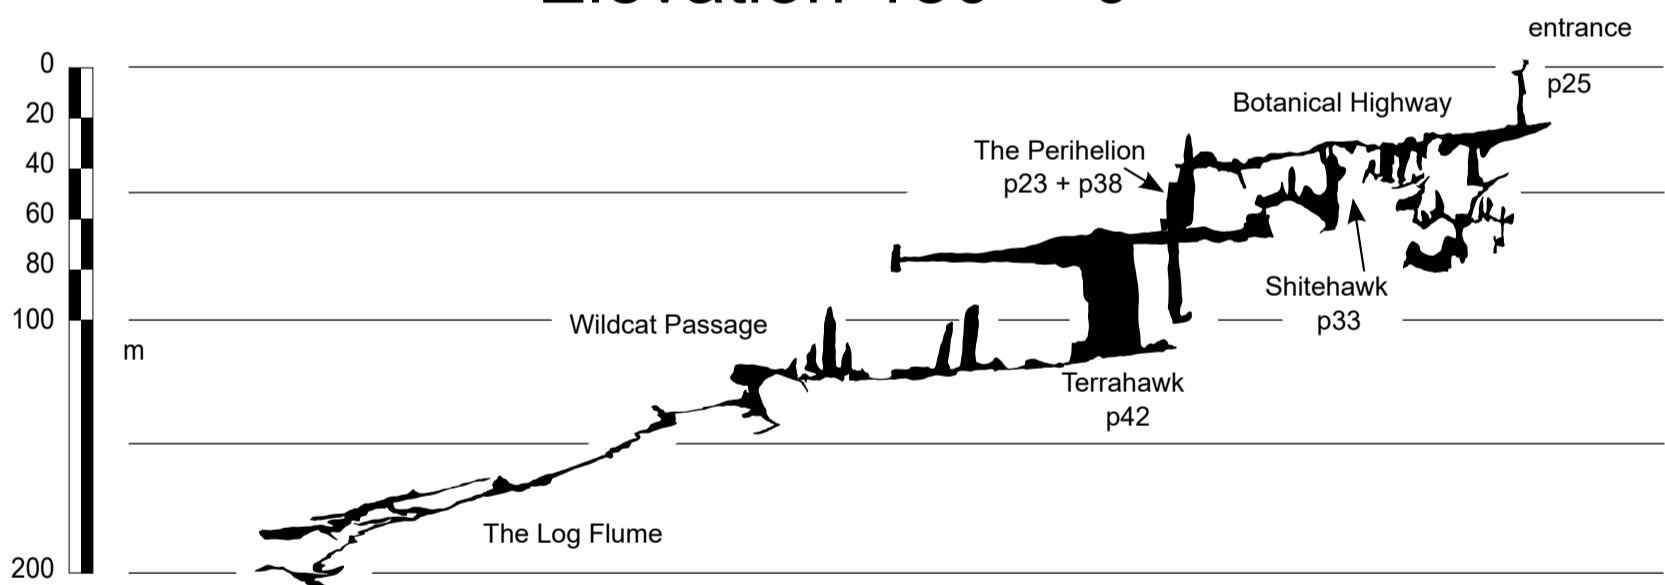

Elevation 180° - 0°

Site: 2081 - Torca del Muérdago (Mistletoe Pot)

Length:2131m Depth:213m Altitude:557m

South Vega, Cantabria, Spain 30T 452218 4794254(ETRS89)

Surveyors: Diane Arthurs, Simon Cornhill, Chris Scaife, James Carlisle